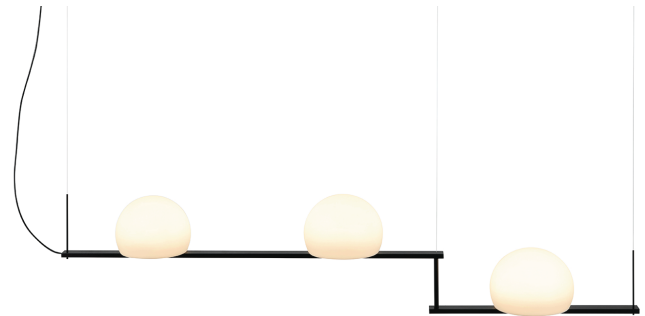

CIRC T-3716S

surface suspension lamp

Date	Type
Project	
Location	
Model #	Quantity
Specifier	

Description

Metallic suspension lamp providing direct and indirect light. Adjustable height and glass shade. Articulated arm with lateral swing up to 90° in the moment of installation.

Pictures above might not show the specified dimensions or material. They are for illustration purposes only.

Ordering information

Code	Lamp	Finish						
T-3716S	LED 3x6,2W (led included) (2700K / Ang 120° / >90 CRI / 350mA) / 230V / Typ* 3x725 lumens Remote driver / Dimmable Triac	<table border="0"> <tr> <td>26 BLK</td> <td>Black</td> </tr> <tr> <td>61 S GLD</td> <td>Satin Gold</td> </tr> <tr> <td>CUSTOM</td> <td></td> </tr> </table>	26 BLK	Black	61 S GLD	Satin Gold	CUSTOM	
26 BLK	Black							
61 S GLD	Satin Gold							
CUSTOM								

Special instructions

CIRC T-3716R

recessed suspension lamp

Date	Type
Project	
Location	
Model #	Quantity
Specifier	

Description

Metallic suspension lamp providing direct and indirect light. Glass shade and adjustable height. Articulated arm with lateral swing up to 90° in the moment of installation. Recessed canopy and remote driver. False ceiling for recessed canopy is required Ø 50mm

Ø 50mm drill on dropped ceiling

Product includes

Code	Description
113534XX2	1 round recessed canopy
T-3716	1 circ pendant
671000034	1 remote driver / Dimmable

SPECIAL REQUIREMENTS

Custom finishes and versions