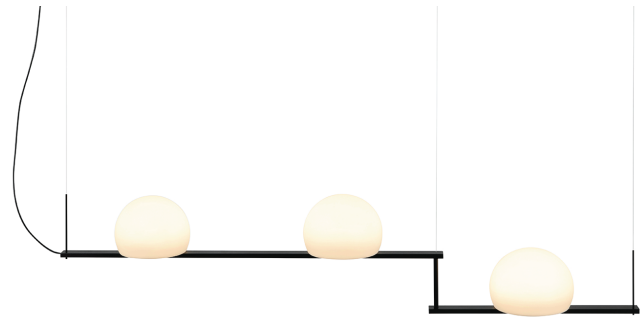

CIRC T-3716S

surface suspension lamp

Date	Type
Project	
Location	
Model #	Quantity
Specifier	

Description

Metallic suspension lamp providing direct and indirect light. Adjustable height and glass shade. Articulated arm with lateral swing up to 90° in the moment of installation.

Pictures above might not show the specified dimensions or material. They are for illustration purposes only.

Ordering information

Code	Lamp	Finish						
T-3716S	LED 3x6,2W (led included) (2700K / Ang 120° / >90 CRI / 350mA) / 230V / Typ* 3x725 lumens Remote driver / Dimmable Triac	<table border="0"> <tr> <td>26 BLK</td> <td>Black</td> </tr> <tr> <td>61 S GLD</td> <td>Satin Gold</td> </tr> <tr> <td>CUSTOM</td> <td></td> </tr> </table>	26 BLK	Black	61 S GLD	Satin Gold	CUSTOM	
26 BLK	Black							
61 S GLD	Satin Gold							
CUSTOM								

Product includes

Code	Description
113534XX0	1 linear surface canopy
T-3716	1 circ pendant
671000034	1 driver / Dimmable Triac

SPECIAL REQUIREMENTS

Custom finishes and versions

Alternate lamping, versions and finishes available for projects. Consult our offices.

Special instructions

CIRC T-3716R

recessed suspension lamp

Date	Type
Project	
Location	
Model #	Quantity
Specifier	

Description

Metallic suspension lamp providing direct and indirect light. Glass shade and adjustable height. Articulated arm with lateral swing up to 90° in the moment of installation. Recessed canopy and remote driver. False ceiling for recessed canopy is required Ø 50mm