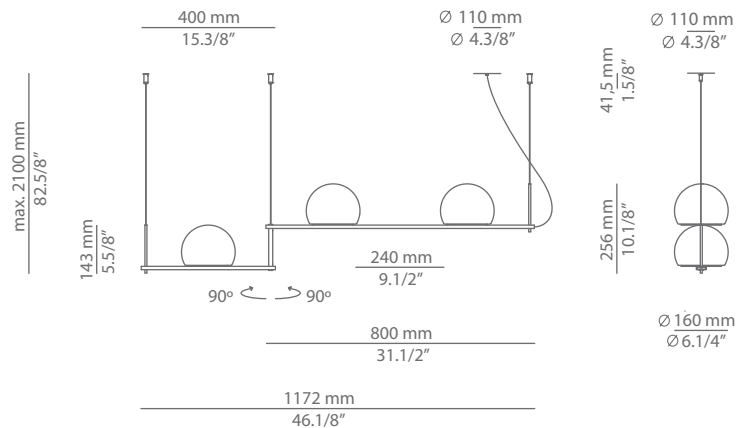

CIRC T-3716S

surface suspension lamp

Date	Type
Project	
Location	
Model #	Quantity
Specifier	

Description

Metallic suspension lamp providing direct and indirect light. Adjustable height and glass shade. Articulated arm with lateral swing up to 90° in the moment of installation.

Special instructions

CIRC T-3716R

recessed suspension lamp

Date	Type
Project	
Location	
Model #	Quantity
Specifier	

Description

Metallic suspension lamp providing direct and indirect light. Glass shade and adjustable height. Articulated arm with lateral swing up to 90° in the moment of installation. Recessed canopy and remote driver. False ceiling for recessed canopy is required Ø 50mm

Pictures above might not show the specified dimensions or material. They are for illustration purposes only.

Ordering information

Code	Lamp	Finish
T-3716R	LED 3x6,2W (led included) (2700K / Ang 120° / >90 CRI / 350mA) / 230V / Typ* 3x725 lumens Remote driver / Dimmable Triac	26 BLK Black 61 S GLD Satin Gold CUSTOM

Ø 50mm drill on dropped ceiling

Product includes

Code	Description
113534XX2	1 round recessed canopy
T-3716	1 circ pendant
671000034	1 remote driver / Dimmable

SPECIAL REQUIREMENTS

Custom finishes and versions