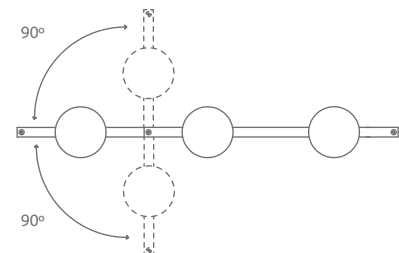

CIRC T-3716S

surface suspension lamp

Date	Type
Project	
Location	
Model #	Quantity
Specifier	

Description

Metallic suspension lamp providing direct and indirect light. Adjustable height and glass shade. Articulated arm with lateral swing up to 90° in the moment of installation.

Pictures above might not show the specified dimensions or material. They are for illustration purposes only.

Ordering information

Code	Lamp	Finish						
T-3716S	LED 3x6,2W (led included) (2700K / Ang 120° / >90 CRI / 350mA) / 230V / Typ* 3x725 lumens Remote driver / Dimmable Triac	<table border="0"> <tr> <td>26 BLK</td> <td>Black</td> </tr> <tr> <td>61 S GLD</td> <td>Satin Gold</td> </tr> <tr> <td>CUSTOM</td> <td></td> </tr> </table>	26 BLK	Black	61 S GLD	Satin Gold	CUSTOM	
26 BLK	Black							
61 S GLD	Satin Gold							
CUSTOM								

Special instructions

CIRC T-3716R

recessed suspension lamp

Date	Type
Project	
Location	
Model #	Quantity
Specifier	

Description

Metallic suspension lamp providing direct and indirect light. Glass shade and adjustable height. Articulated arm with lateral swing up to 90° in the moment of installation. Recessed canopy and remote driver. False ceiling for recessed canopy is required Ø 50mm

Ø 50mm drill on dropped ceiling

Product includes

Code	Description
113534XX2	1 round recessed canopy
T-3716	1 circ pendant
671000034	1 remote driver / Dimmable

SPECIAL REQUIREMENTS

Custom finishes and versions