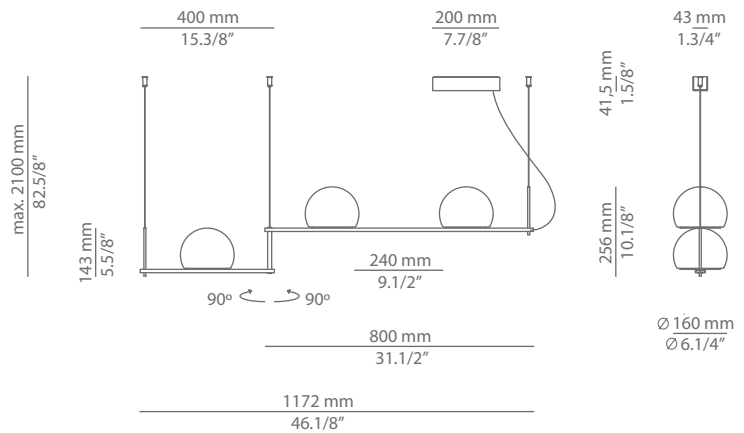

SPECIAL REQUIREMENTS

Custom finishes and versions

Alternate lamping, versions and finishes available for projects. Consult our offices.

Special instructions