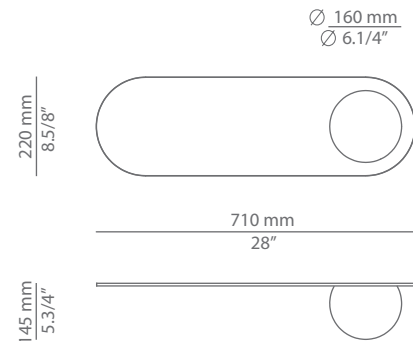

Product includes

Code	Description
A-3703	1 Circ wall light
113702001	1 glass shade kit

SPECIAL REQUIREMENTS

Custom finishes and versions

Alternate lamping, versions and finishes available for projects. Consult our offices.

Special instructions