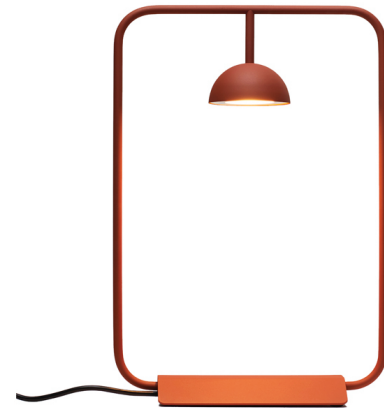

CUPOLINA

M-3937

table lamp

Date	Type
Project	
Location	
Model #	Quantity
Specifier	

Description

Table lamp with a soft-edged rectangular metal body, aluminium dome head, acrylic lens diffuser and integrated LED. On/Off cord switch.

Pictures above might not show the specified dimensions or material. They are for illustration purposes only.

Ordering information

Product Code	Lamp	Finish
M-3937	LED 6,2W (led included) E (2700K / Ang 70° / >90 CRI / 350mA) 100V - 240V / Typ* 725 lumens On/Off cord switch	<ul style="list-style-type: none"> 26 BLK Black 74 WH White 59 TC Terracotta CUSTOM